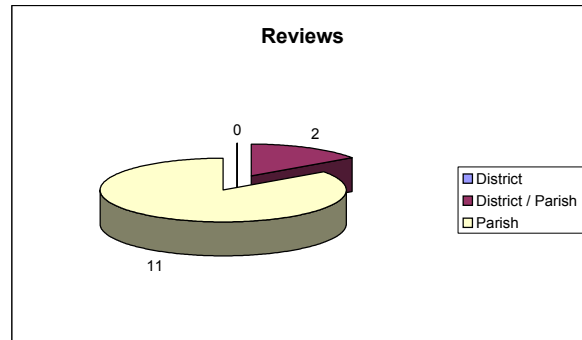

West Lancashire District Council

Reviews - Standards Committee 2008/2009

As at 24/02/2009

Reviews

District	0
District / Parish	2
Parish	11
Total	13

District Council Decisions

Decision upheld	0
Overturn/Other action	0
Overturn/Investigation	0
Overturn/SBE	0
Not yet decided	0
Total	0